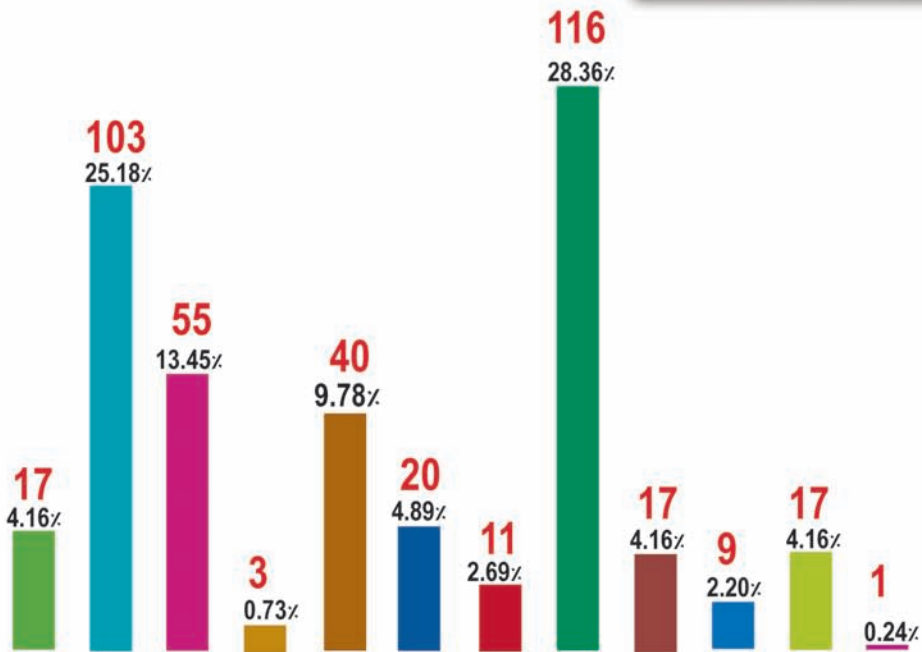

1 No. Of Industrial Firms and Percentages Related to ABU DHABI EMIRATE

No. & PERCENTAGES of INDUSTRIAL FIRMS DISTRIBUTION

FOOD & BEVERAGE INDUSTRIES
NON MINERAL MINING PRODUCTS GLASS ,PORCELAIN& JEWELRY
CHEMICAL INDUSTRIES INCLUDING PLASTICS
LEATHER,LEATHER PRODUCTS & FOOTWEAR INDUSTRIES
WOOD PRODUCTS INDUSTRIES EXCLUDING FURNITURE
PAPER & PAPER PRODUCTS INDUSTRIES & PRINTING
TEXTILE INDUSTRIES INCLUDING GARMENTS
METAL PRODUCTS INDUSTRIES EXCLUDING TRANSPORTS EQUIPMENTS
MACHINERY AND ELECTRICAL APPLIANCES INDUSTRIES
TRANSPORT MACHINERY AND EQUIPMENT
FURNITURE
MISCELLANEOUS INDUSTRIES NOT ELSEWHERE SPECIFIED